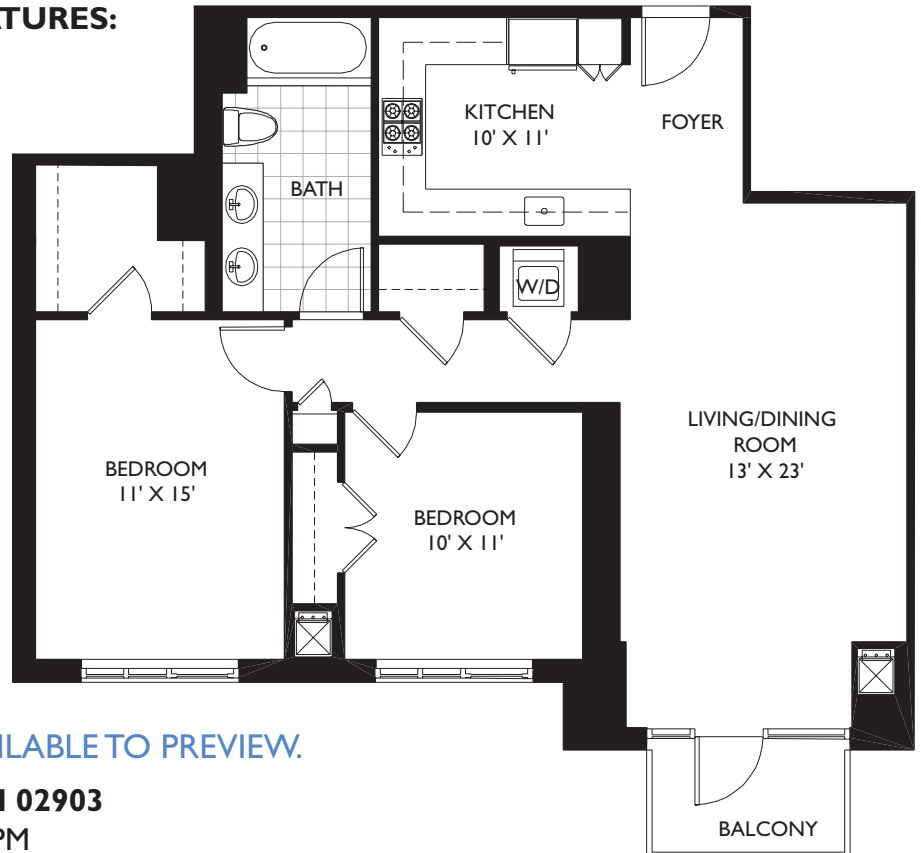

THE AUCTION IS OVER.

The great deals are still on.

HOME OF THE WEEK

Residence 1502 now priced at \$314,000*

***A similar 2 bedroom residence sold on the same floor for \$395,000 on auction day.**

Other similar "02" homes available from \$248,000 to \$314,000.

100 EXCHANGE

NOW
OVER
30%
UNDER
~~CONTRACT~~
SOLD

RESIDENCE 1502 FEATURES:

- 1,093 sq ft
- 2 Bed / 1 Bath
- White cabinets
- Granite countertops
- Cherry flooring
- Large bath with double sinks
- Washer and Dryer included
- Dedicated storage
- Garage parking
- Balcony with city views