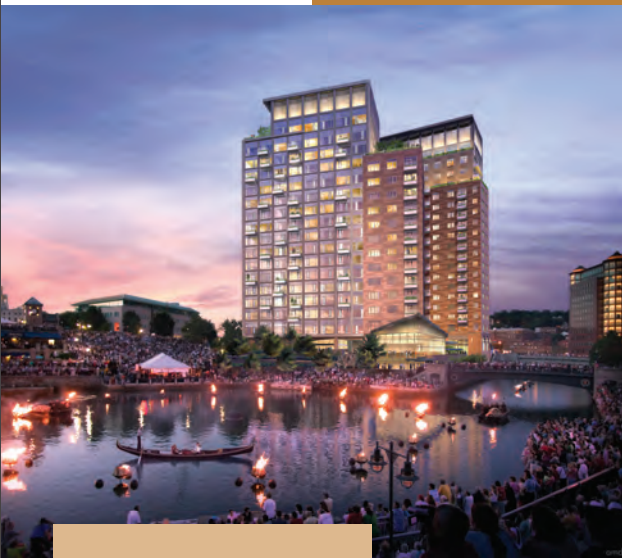

THE AUCTION IS OVER.

The great deals are still on.

HOME OF THE WEEK

Residence 1502 now priced at \$314,000*

***A similar 2 bedroom residence sold on the same floor for \$395,000 on auction day.**

Other similar "02" homes available from \$248,000 to \$314,000.